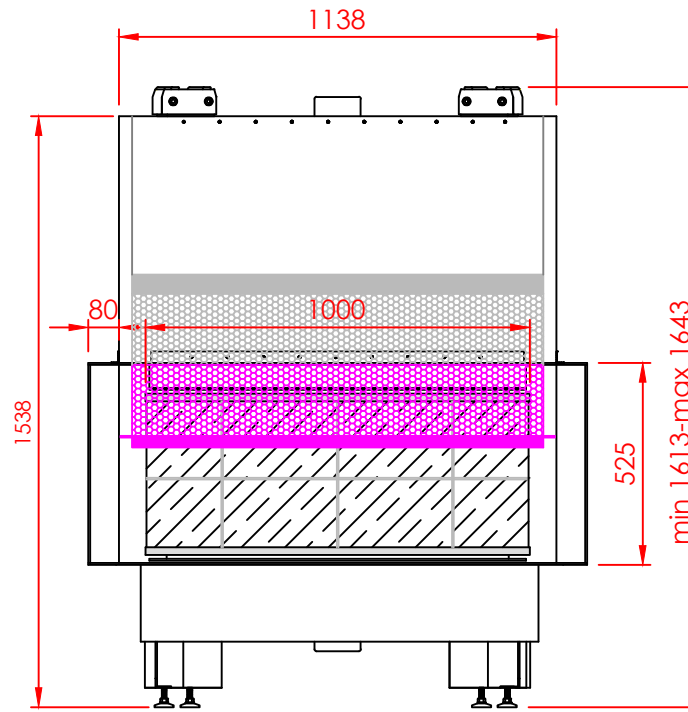

Top

Side

Front

Series:	Pi
Model:	Architectural
Type:	100x42
Specials:	STD, SparkNet

All dimensions in mm
 General dimension tolerances up to 7mm
 All illustrations and drawings are protected by copyright.
 Exploitation or publication, even of individual details,
 only with our permission.
 Technical changes and errors reserved.