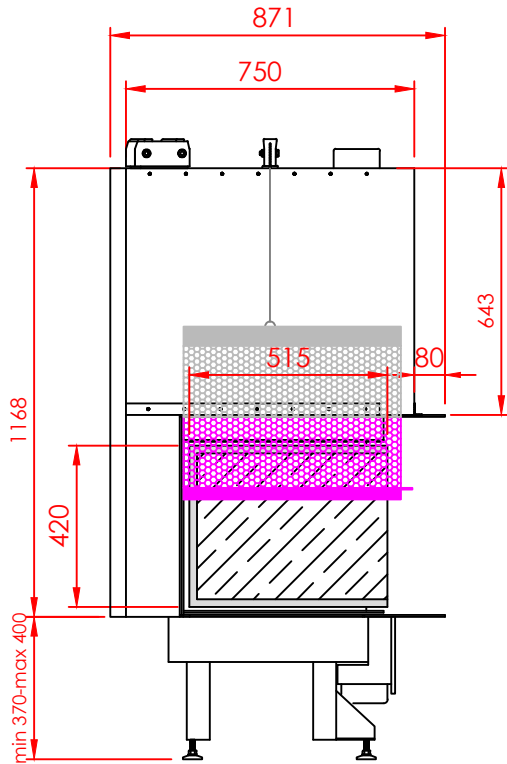

Top

Side

Front

Series:	Pi
Model:	Architectural
Type:	100x42
Specials:	STD, SparkNet

All dimensions in mm
 General dimension tolerances up to 7mm
 All illustrations and drawings are protected by copyright.
 Exploitation or publication, even of individual details,
 only with our permission.
 Technical changes and errors reserved.